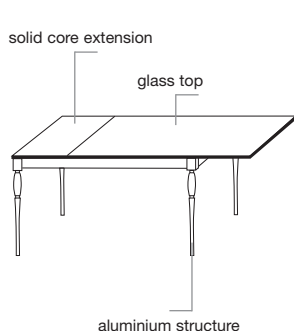

Retrò

closed top

open top

L 160/218 P 90 H 74 (extending)
L 180/238 P 100 H 74 (extending)

Product sheet

Element	Material
Structure	Frame with non-toxic oven-baked painted aluminium outline or treated with an electrolytic process of polishing.
Legs	Non-toxic oven-baked painted tuned aluminium or treated with an electrolytic process of polishing.
Top	12 mm tempered, acid-etched, extralight or blue line, glass painted in the lower part.
Extension	12 mm solid core layered.