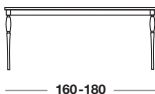

Retrò

closed top

open top

L 160/218 P 90 H 74 (extending)
L 180/238 P 100 H 74 (extending)

Product sheet

Element	Material
Structure	Frame with non-toxic oven-baked painted aluminium outline or treated with an electrolytic process of polishing.
Legs	Non-toxic oven-baked painted tuned aluminium or treated with an electrolytic process of polishing.
Top	12 mm tempered, acid-etched, extralight or blue line, glass painted in the lower part.
Extension	12 mm solid core layered.