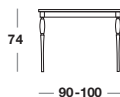

Retrò

closed top

open top

L 160/218 P 90 H 74 (extending)
L 180/238 P 100 H 74 (extending)

Product sheet

Element	Material
Structure	Frame with non-toxic oven-baked painted aluminium outline or treated with an electrolytic process of polishing.
Legs	Non-toxic oven-baked painted tuned aluminium or treated with an electrolytic process of polishing.
Top	12 mm tempered, acid-etched, extralight or blue line, glass painted in the lower part.
Extension	12 mm solid core layered.