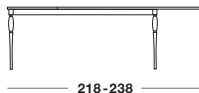

Retrò

closed top

open top

L 160/218 P 90 H 74 (extending)
L 180/238 P 100 H 74 (extending)

Product sheet

Element	Material
Structure	Frame with non-toxic oven-baked painted aluminium outline or treated with an electrolytic process of polishing.
Legs	Non-toxic oven-baked painted tuned aluminium or treated with an electrolytic process of polishing.
Top	12 mm tempered, acid-etched, extralight or blue line, glass painted in the lower part.
Extension	12 mm solid core layered.