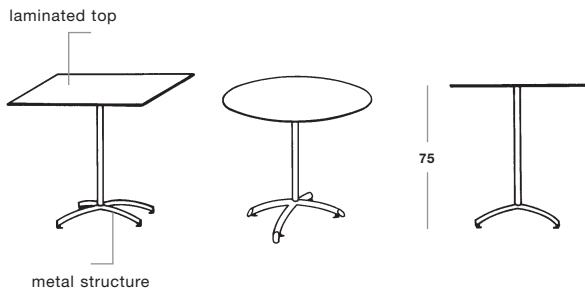

# Ok

Ø 60 x H 75  
Ø 80 x H 75  
L 70 P 70 H 75

## Product sheet

Element	Material
Structure	Ø 35 solid steel and Ø 35x1,5 steel furniture tube, chrome-plated or painted with non-toxic oven-baked paint.
Surface	Made out of 8mm thick layered laminate.
Fixing system	With steel screws.