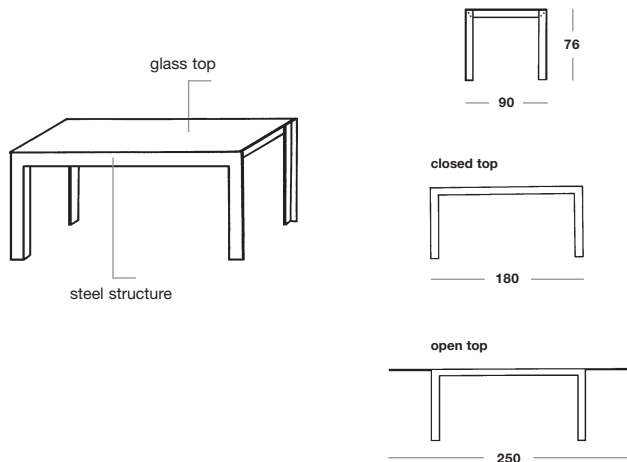

Maree

L 180/250 P 90 H 76 (extending)

Product sheet

Element	Material
Structure	Brushed stainless steel with layered laminate inlays.
Top	12mm tempered glass or 12mm dark brown oak veneered aluminium.
Extension	12mm brown layered laminate or 12mm dark brown oak veneered aluminium.