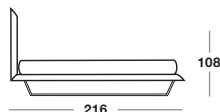

216

108

L 179 P 216 H 108

Product sheet

Element	Material
Legs	Chromed steel.
Headboard and slat support	Aluminium treated with non-toxic oven-baked paint.
Headboard and bedframe	In pinewood covered with leather. The headboard panel can be without motif or with embroideries.