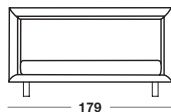

Ester

179

Ester light

headboard dressed with leather

steel legs

Ester light
headboard smooth

179

216

108

L 179 P 216 H 108

Product sheet

Element	Material
Legs	Chromed steel.
Headboard and slat support	Aluminium treated with non-toxic oven-baked paint.
Headboard and bedframe	In pinewood covered with leather. The headboard panel can be without motif or with embroideries.

Instructions for use

Use and maintenance	Please follow these guidelines: do not stand, do not hang on and do not use the sofa like a ladder. Do not carry out maintenance to the components and contact the dealer for all requirements.
Maintenance for steel parts	These parts may be cleaned with a light neutral cleaner and must be immediately dried with a soft cloth. Do not use alcohol or solvents.
Maintenance for leather parts	For leather good maintenance, only dust the item with a soft cloth. We advise to use every 6 months the Ciacci cleaning kit for leather parts. Leather's feature can present a non-regular surface due to natural structure. The long exposure to the sun can alter colours.

Ecology	At the end of the use, do not disperse the item into the environment, but refer to local waste disposal.