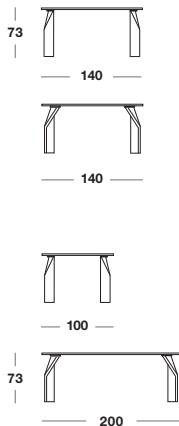

A4

L 140 P 140 H 73
L 200 P 100 H 73

Product sheet

Element	Material
Legs	In steel covered with bright aluminium sheet chrome effect treated with non-toxic painted.
Top	Extralight 15 mm tempered, transparent glass.