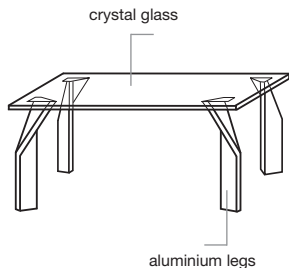

A4

L 140 P 140 H 73
L 200 P 100 H 73

Product sheet

Element	Material
Legs	In steel covered with bright aluminium sheet chrome effect treated with non-toxic painted.
Top	Extralight 15 mm tempered, transparent glass.