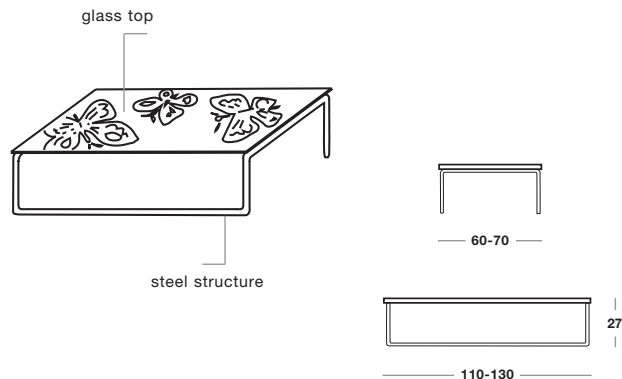

Butterfly

L 110 P 60 H 27 L 130 P 70 H 27

Product sheet

Element	Material
Structure	Steel chromed tube.
Top	10 mm tempered silk-screened glass with decoration.

Instructions for use

Use and maintenance

This product is suitable for home use. Do not stand on the top, do not seat on the surface. Avoid all types of impact to the glass parts; do not carry out maintenance to the products.