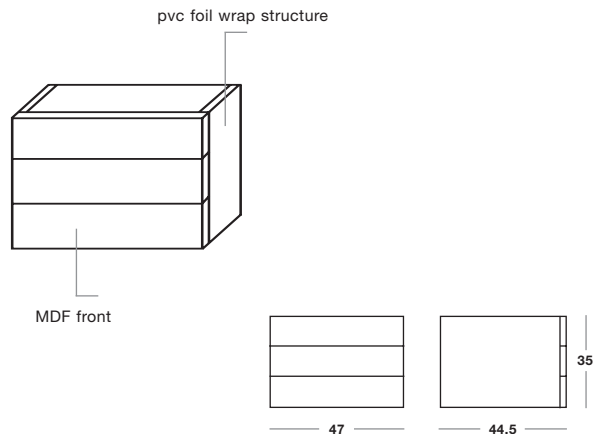

Abacus

L 47 P 44,5 H 35

Product sheet

Element	Material
Chest of drawers	Pvc foil wrap structure with MDF front lacquered with non-toxic paints.
Characteristics	Drawers are one of sideboard options. They are provided with invisible runners and have a snap opening.

Instructions for use

Use and maintenance

This product can be used in houses. Do not hang from it and do not step onto the drawers. Any kind of impact and maintenance on the product should be avoided.

Care and cleaning

Cleaning must be carried out with neutral detergents which must be immediately dried off. Always use a soft cloth to avoid scratching surfaces.