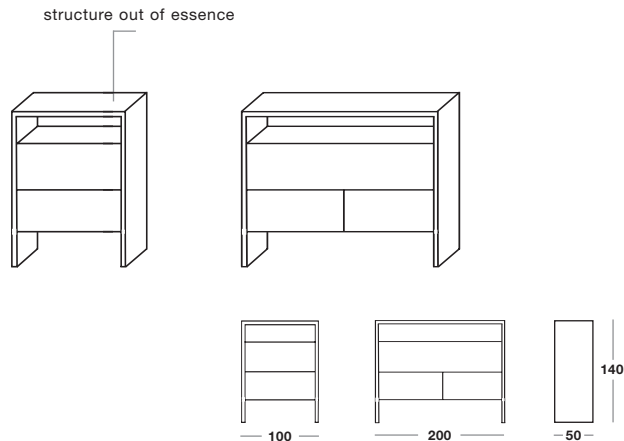

Abacus

L 100/200 P 50 H 140

Product sheet

Element	Material
Sideboard	In MDF lacquered with non-toxic paints.
Characteristics	Drawers have a complete opening and are provided with silent movement and soft automatic return. The folding door is provided with lifting arm with soft braking function, automatic closing and 90° opening angle to be used as service top. A chest of drawers can be placed inside as option.